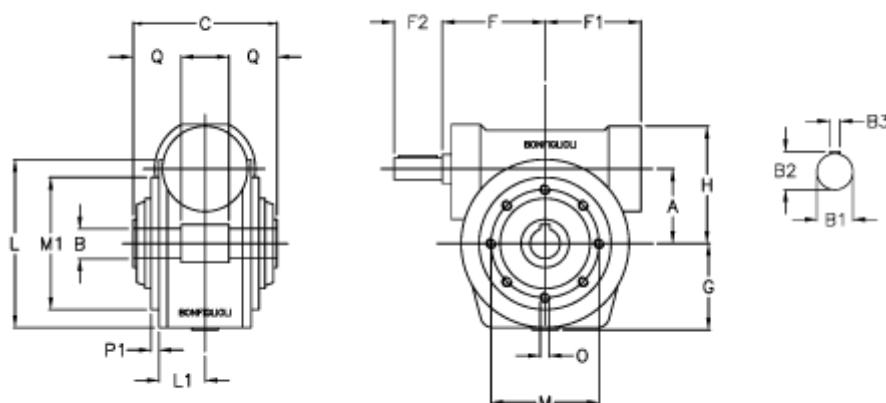

Article number: 3901030030700

Description: Worm gear with solid input shaft
VF 30P-30-HS

Measures

a	= 30.0	F1 = 46	O = M6x7
B	= 14	F2 = 20	P1 = 1.5
B1	= 9	g = 41	Q = 20.5
B2	= 10.2	H = 50	
B3	= 3	L = 80.0	
C	= 55	L1 = 30.0	
Description	= VF 30P-xx-HS	m = 65	
F	= 50.0	M1 = 50	